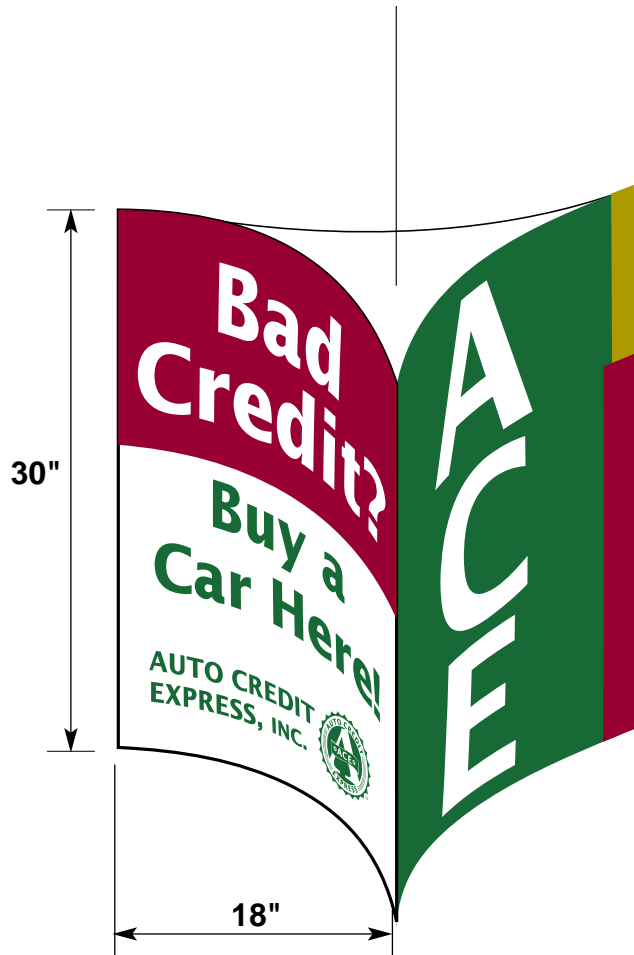

Hanging Logo Sign

INTERIOR: PRIMARY

The Hanging Logo Sign is used to identify the Auto Credit Express office and to direct customers to the proper location within a showroom. In addition to identifying the location of the ACE office, these signs convey a positive sense of continuity through repeated exposure to the same format, graphics, color and nomenclature.

The Hanging Sign is a lightweight, full-color digital graphic print on a 12 point board. The preferred approach is to hang this sign from a suspended ceiling over the department. Where multiple desks or workstations are used by the Auto Credit Express office within a dealer's showroom, the preferred approach is to hang multiple signs.

GENERAL SPECIFICATIONS

Hanging Logo Signs
#0501.I02

Application
Hangs from suspended ceiling with plastic clip.

Dimensions
18" x 30"

Weight
1 lb.

Assembly/Installation
Easy. Posters and three-sided plastic mobile frames are shipped flat. Snap panels onto frame. Hanging clip slides onto ceiling grid.