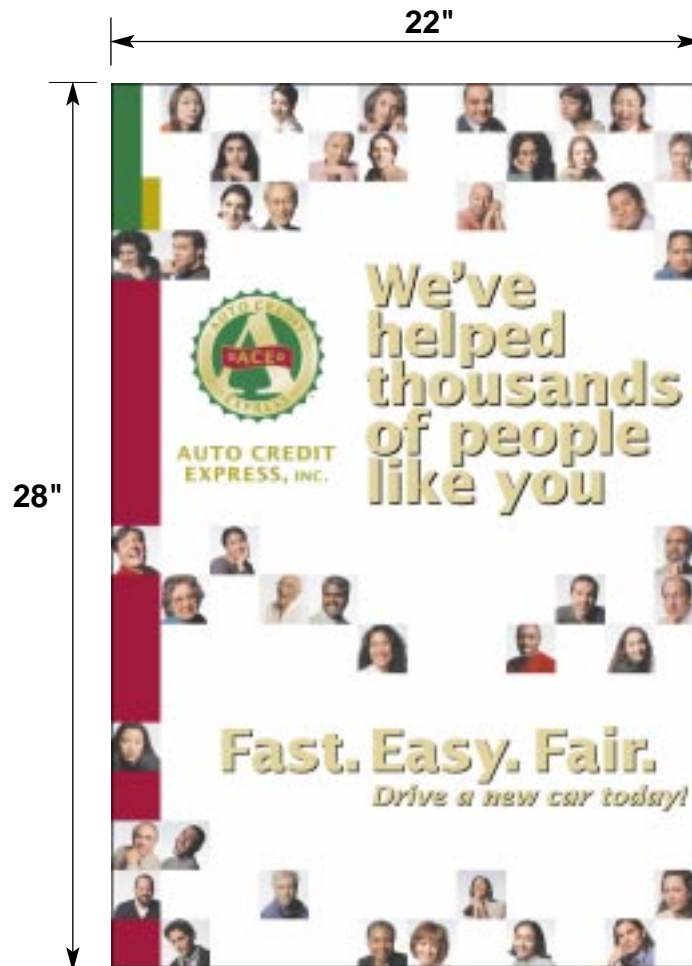

Wall Poster

INTERIOR: PRIMARY

Wall Posters are full-color, large format digital color prints. In addition to complementing the other signs, these Wall Posters reinforce the key benefits a customer enjoys by working with Auto Credit Express. They serve as important reminders to everyone that Auto Credit Express is a professional, courteous and dependable organization dedicated to serving the special finance market.

Wall Posters measure 22" x 28" and come complete with a frame ready to hang.

GENERAL SPECIFICATIONS

Full-Color Wall Poster
#0501.I03

Application
Hangs on office walls; also in waiting areas for service.

Dimensions
22" x 28"